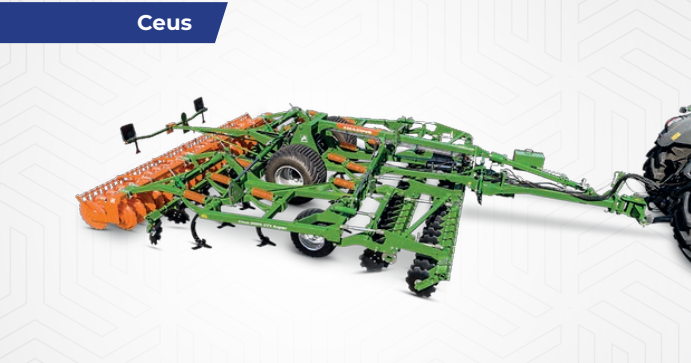

Castros

Ceus

COMPACT DISC HARROW CATROS +

- High speed disc with 20" discs;
- Ground following with Contour Frame system;
- Many roller options available;
- Hydraulic depth from the cab.

COMPACT DISC HARROW CEUS

Spreader

BBI MODEL

HALO

- 10 possible models from 20 to 40 ft;
- All models designed for highspeed operation;
- The HALO VRT has hydraulically adjustable blade angles.

SPINNER SPREADER

- Spreaders for straight rate, or variable rate application;
- Some spreader models are engineered to apply more than one type of material;
- The Sniper Spreader can cover up to 120 ft intervals with dry fertilizer, and adjust the spread pattern to your precision map.

Farm King

1070 TMMR

BACKSAVER AUGER 1070 TMMR

- A unique model thanks to the SCISSOR LIFT undercarriage that lifts the auger gently and easily;
- Growers can work near silos with peace of mind.

FL440

RTX224

- Commercial and residential.

Contour

8 wheels model

4 wheels model

WAGON

- Retractable automatic relock tongue;
- Tapered roller bearings on main pivot points;
- Automotive style ball joints;
- Capacity ranging from 6 to 40 tons, depending on the model chosen;
- Wagon with 4 to 8 wheels with several specificities.