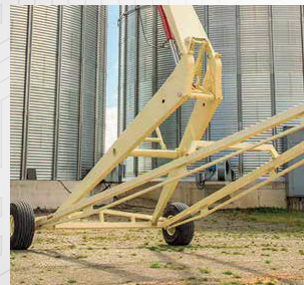

Spreader

BBI MODEL

HALO

- 10 possible models from 20 to 40 ft;
- All models designed for highspeed operation;
- The HALO VRT has hydraulically adjustable blade angles.

SPINNER SPREADER

- Spreaders for straight rate, or variable rate application;
- Some spreader models are engineered to apply more than one type of material;
- The Sniper Spreader can cover up to 120 ft intervals with dry fertilizer, and adjust the spread pattern to your precision map.

- Three Point Linkage and Drawbar;
- Great crop residue incorporation due to precise shank placement;
- Deep soil preparation from 4 to 35 cm.

3005 Series

PLANTERS

- True Depth automatically adjusts the desired depth to each individual row (up and down);
- True Speed system plants up to 192,000 seeds per acre at 12 mph.

RIGHT OR LEFT UNLOADING AUGER

Model LC

Model 812

Model 2332

SEED TENDER – LC

- Quick seed delivery system on the field.

GRAIN CART ON TIRES – 812

- Front fold auger for better visibility;
- X-Tended Reach Single Auger models offers more reach.

Farm King

1070 TMMR

BACKSAVER AUGER 1070 TMMR

- A unique model thanks to the SCISSOR LIFT undercarriage that lifts the auger gently and easily;
- Growers can work near silos with peace of mind.

FL440

RTX224